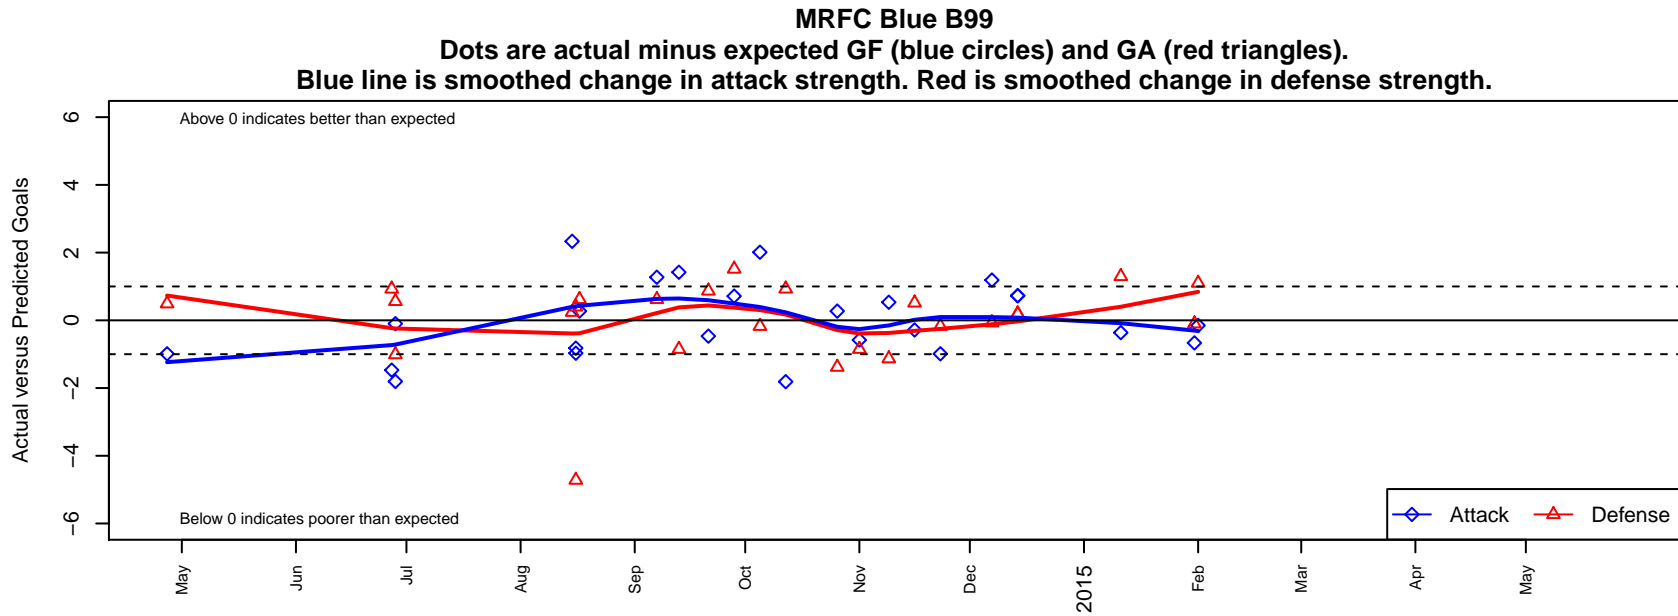

MRFC Blue B99

Mount Rainier FC
Sumner, WA

B99 total strength=1299

attack=7.83 defense=4.04

fall league = PSPL Classic 2 U15, PSPL North-

alt names used:

MRFC B99 Blue

MRFC B99 Blue

2014 PSPL North-South Classic 2 U15

2014 WA Cup U15 Silver U15

**attack and defense variance (black dot)
relative to other teams
and top 10 in region**

**attack and defense rating
relative to others at age
and all opponents in last 13 months**