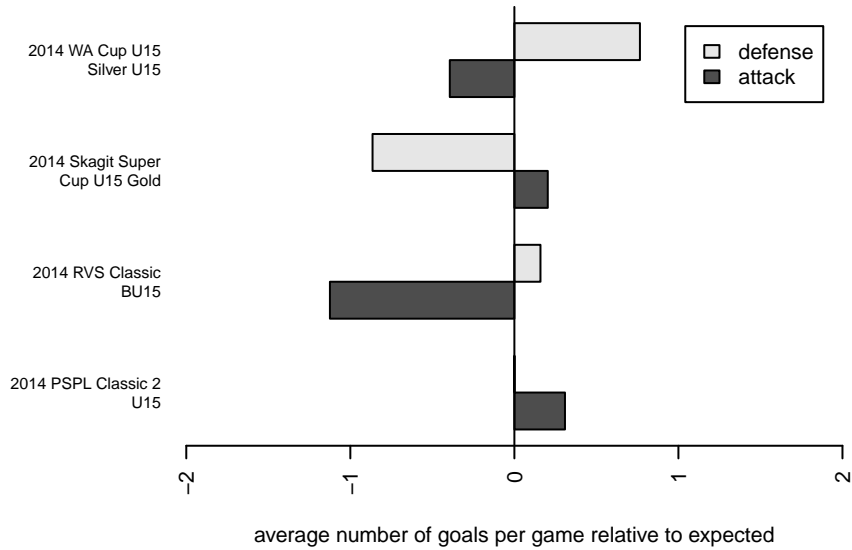

Performance relative to 13 month average