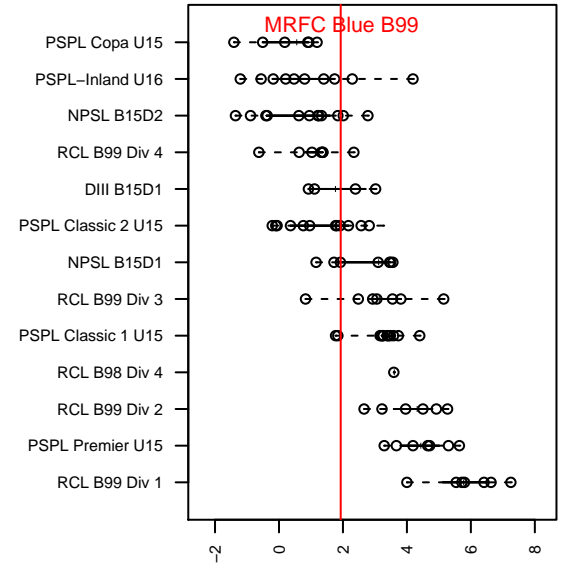

2014 PSPL North-South Classic 2 U15

2014 WA Cup U15 Silver U15

**attack and defense variance (black dot)
relative to other teams
and top 10 in region**

**attack and defense rating
relative to others at age
and all opponents in last 13 months**