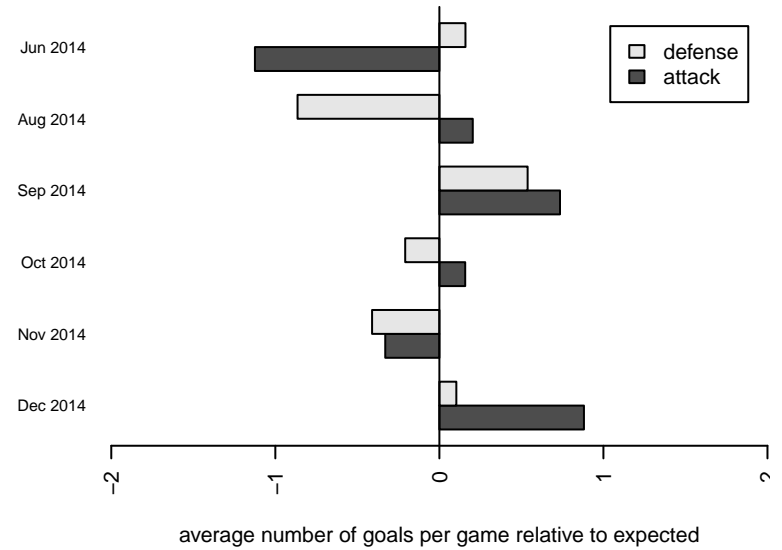

Performance relative to 13 month average