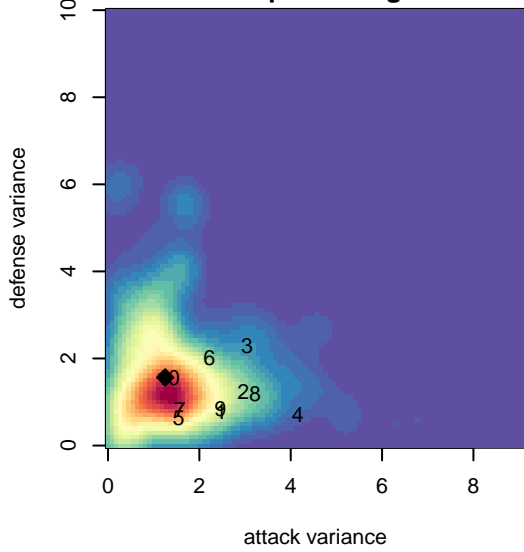

2014 PSPL North-South Classic 2 U15

2014 WA Cup U15 Silver U15

**attack and defense variance (black dot)
relative to other teams
and top 10 in region**

**attack and defense rating
relative to others at age
and all opponents in last 13 months**