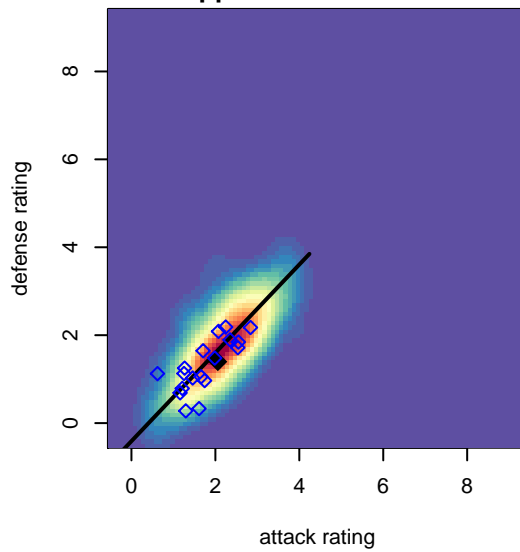

2014 PSPL North-South Classic 2 U15

2014 WA Cup U15 Silver U15

**attack and defense variance (black dot)
relative to other teams
and top 10 in region**

**attack and defense rating
relative to others at age
and all opponents in last 13 months**